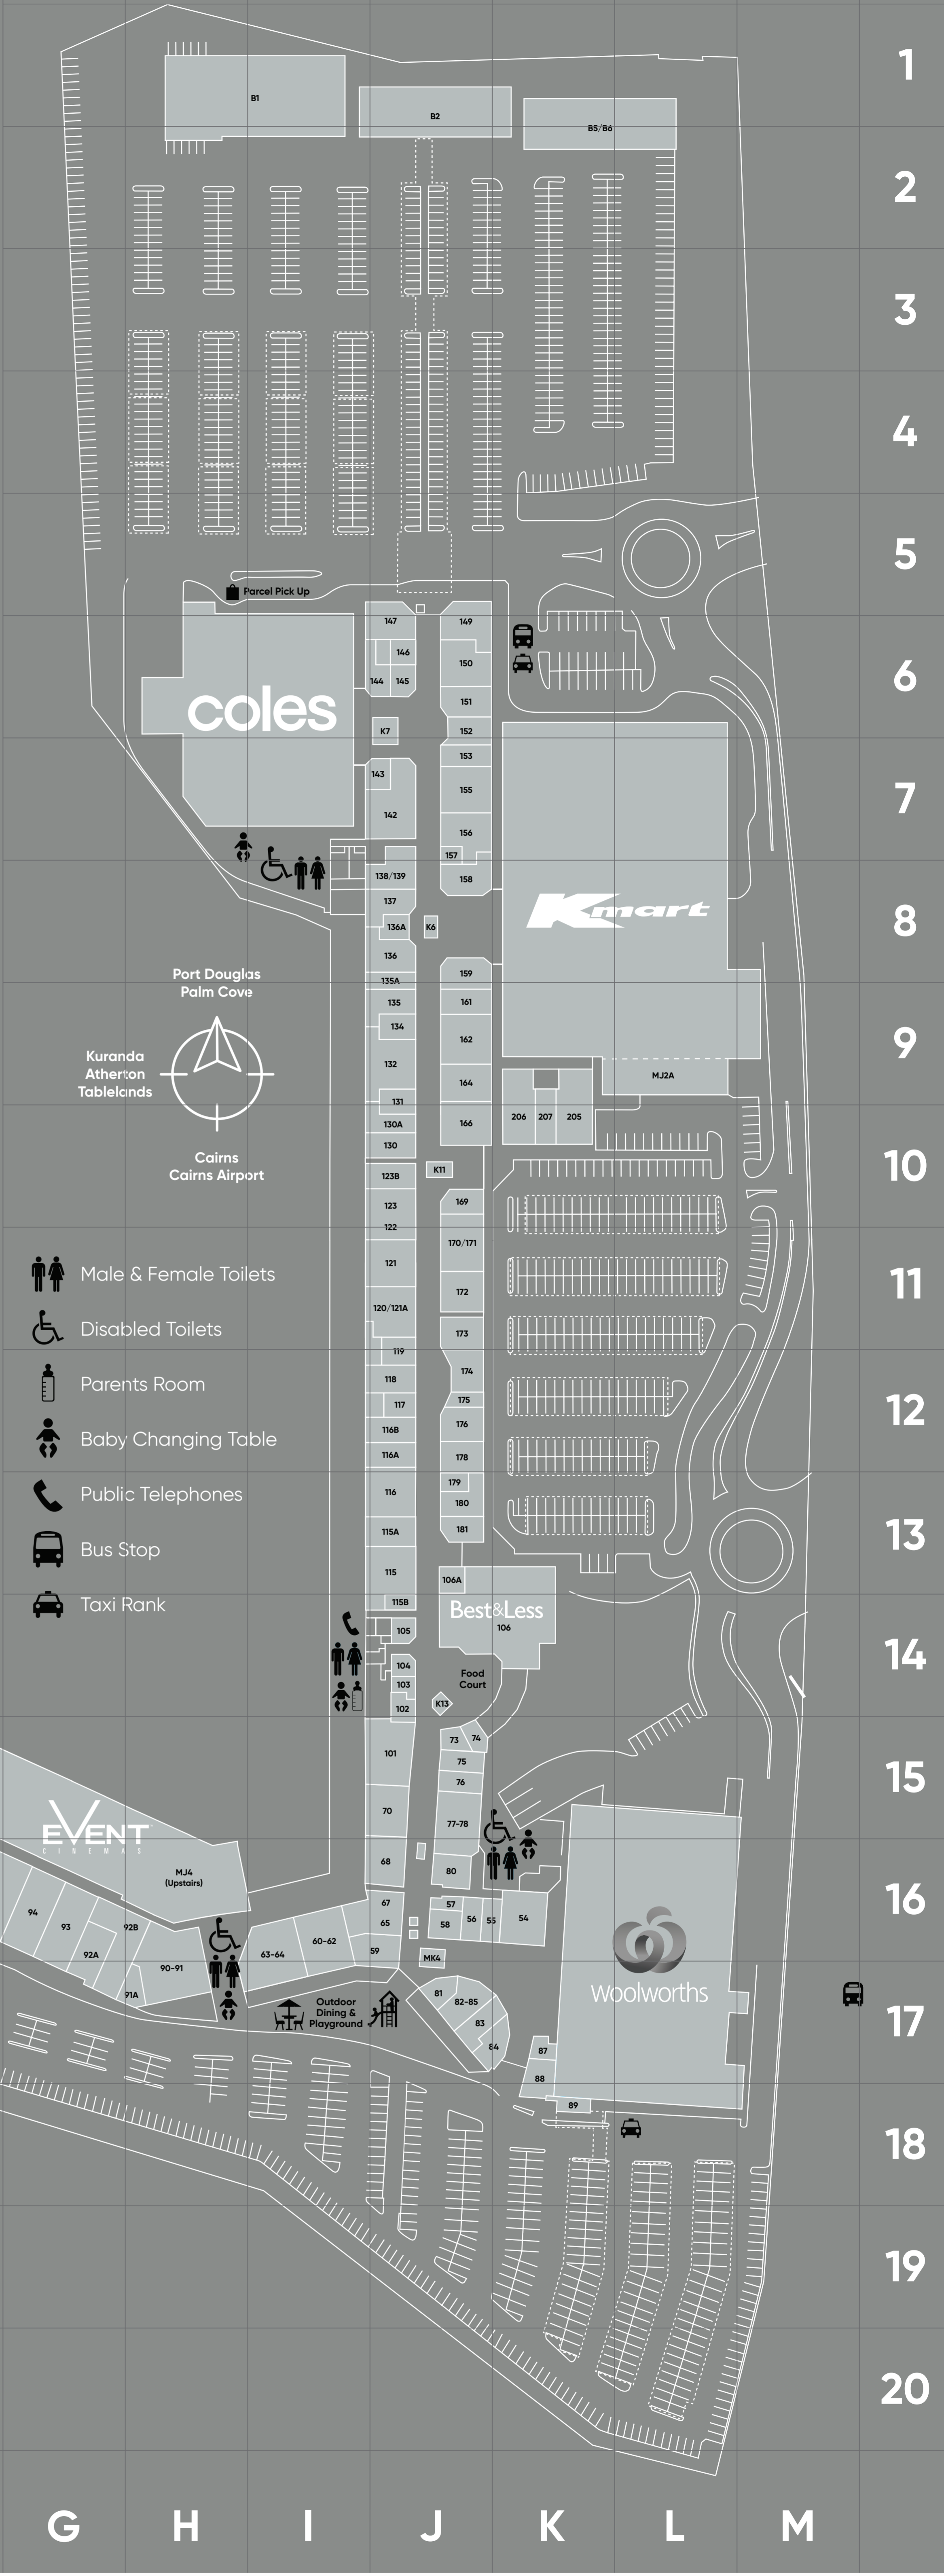

FASHION - MIXED

170-171 Edge Clothing	J 10-11
172 Jay Jays	J11
121 Surf Dive 'n Ski	J11

SPORT STORE

137 Sportfirst	J8

FOOTWEAR

138-139 Williams The Shoemen	J 7-8

JEWELLERY & ACCESSORIES

161 Prouds	J9
181 Strandbags	J13

GENERAL

130 Collins Booksellers	J10
117 EB Games	J12
158 Sanity	J8
70 TV Direct	J15

GIFTS & HOMEWARES

173 holySheet!	J11
152 Robins Kitchen	J 6-7
162 The Bay Tree Gifts	J9

HAIR & BEAUTY

175 Angel Brows	J12
105 Cutting Edge	J14
115B FNQ Barber	J14
180 HairHouse WareHouse	J13
76 Just Cuts	J15
153 Natural Nails & Beauty	J7
80 Queen Of Nails	J16
131 Sparkle Nails	J 9-10

PHARMACY & COSMETICS

142 Alive Pharmacy	J7
65 Star Discount Chemist	I-J 16

MECHANICAL

MJ2A MyCar	L9

SERVICES

68 1300 Smiles	J16
150 Australia Post	J6
207 Aussie Home Loans	K 9-10
149 Bank of Queensland	J 5-6
92A Bendigo Bank	G 16-17
89 BFL Tax Professionals	K18
119 Casphone	J12
77-78 Centrelink	J 15-16
93 Commonwealth Bank	G16
136A Escape Travel	J8
95 Five Star Fitness	F16
75 Flight Centre	J15
K6 HappyTel	J8
179 Healthy Care Massages	J13
157 Look Smart Alterations	J 7-8
135A Magic Massage	J 8-9
MK4 Mister Minit	J 16-17
205 NAB	K 9-10
155 Nextra Marlin Coast News	J7
67 Queensland Country Credit Union	J16
115 Suncorp Bank	J13
116 Telstra	J13
156 Westpac Bank	J7
116A Yes Optus	J12

OPTICAL

122 Bright Eyes Sunglasses	J 10-11
134 Bupa Optical	J9
116B OPSM	J12
118 Specsavers	J12

LIQUOR & TOBACCO

54 BWS	J16
144 Liquorland	J6
87 Tobacco Station	K17

A B C D E F G H I J K L M

Disclaimer: This floorplan is indicative only and subject to change. Dexus advises that whilst all care has been taken in compiling this floorplan, Dexus does not warrant that this information is accurate or complete and disclaims all liability from use of or reliance upon this information. This information is of general nature only and prospective lessees should seek further information from Dexus and obtain appropriate expert advice. All data as at October 2019 unless otherwise stated.